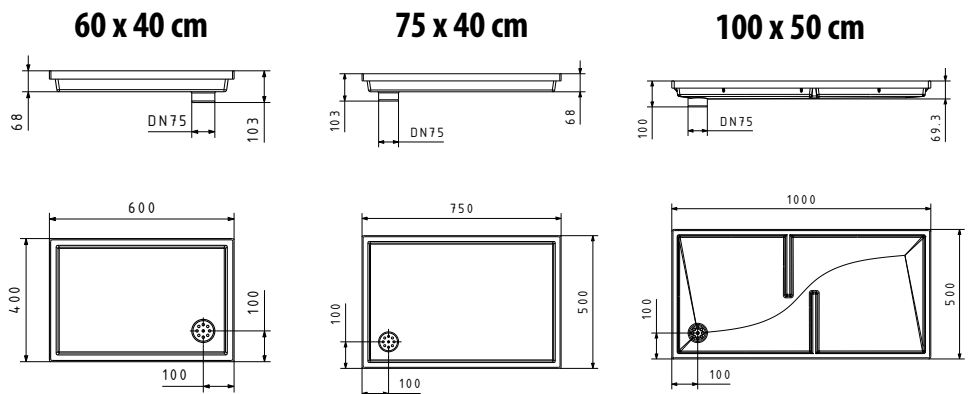

with pressed 30/30 metal grating

with pressed 30/10 metal grating

with rubber profile mat

with high-quality rep indoor mat

With anthracite-colored ribbed mat and black brush inserts

Angular frame

One system – many possibilities

Available sizes in cm:

Frame profile for rep or rubber mat

Standard discharge connection mm70

Friedrich Wolfarth GmbH & Co. KG

Steel and Plastic Building Components

Friedrich-Wolfarth-Straße 6
 D-97990 Weikersheim-Neubronn
 Telefon: +49 (0) 79 34 / 91 91-0
 Telefax: +49 (0) 79 34 / 91 91-50
 Internet: <http://www.wolfa.de>
 E-mail: mail@wolfa.de